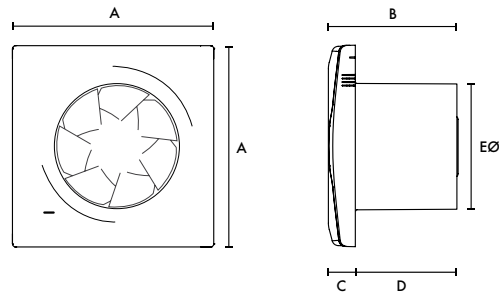

Accessories

Model	Stock Ref
Window Kit	442947
Wall Kit White	254102
Wall Kit Brown	254100
Internal Fit Wall Kit White + Backdraught Shutter	474779

Dimensions (mm)

Closed Grille

Open Grille

Grille	A	B	C	D	EØ
Closed	160	117	37	80	99
Open	160	117	22	80	99