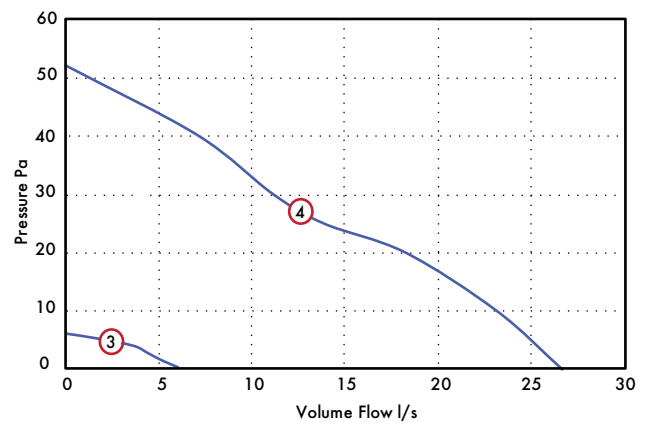

Weight 0.7kg

Performance Guide

Closed Grille

Open Grille

	Model	Speed	l/s	Watts	Warranty (years)
Variable Speed	VASF100BV/ TV/HTV	① Min	6	1.7	5
		② Max	24	7.5	
	VASF100TC/ HTC	Adjustable	6 - 15	1.7 - 7.5	5
		Trickle			
		Boost	Adjustable Trickle + 10 (Up to a max of 24 installed)	7.5	