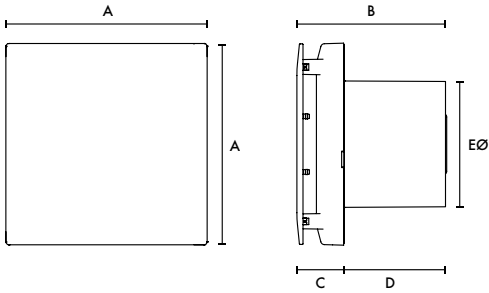

Accessories

Model	Stock Ref
Window Kit	442947
Wall Kit White	254102
Wall Kit Brown	254100
Internal Fit Wall Kit White + Backdraught Shutter	474779

Dimensions (mm)

Closed Grille

Open Grille

Grille	A	B	C	D	EØ
Closed	160	117	37	80	99
Open	160	117	22	80	99