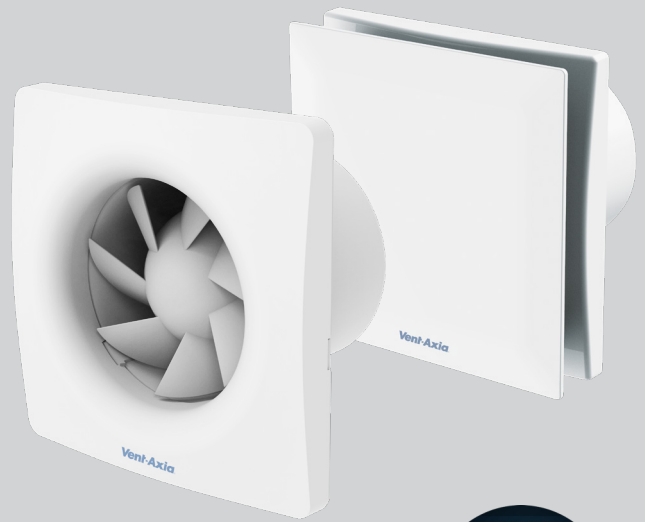

Lo-Carbon Silent Fan

- Stylish open front models
- From only 12dB(A)
- High efficiency long life motor rated up to 40,000 hours run time
- 5 year warranty
- IPX5 - Zone 1 rated
- Meets current Building Regulations Approved Document F and L
- Extra-long duct run? Variable speed adjustment at installation allows you to get the airflow you need
- Closed or open fronted models
- Silent bathroom fan with intermittent and continuous running options
- Back draught shutters included
- Suitable for wall, ceiling, window and panel mounting

Lo-Carbon Silent Fan Axial Bathroom/Toilet Fan

The Lo-Carbon Silent Fan Range from Vent-Axia not only delivers stylish and silent ventilation without compromise on performance, but now comes with even more features and more model options providing flexibility when choosing the right fan.

Models

Zone 1 Variable Speed, Intermittent

Remote or light switch operation. Variable speed options selectable at install. Intermittent operation.

Model	Stock Ref
VASF100BV (closed grille)	479085
VASF100BVO (open grille)	495700

Zone 1 Variable Speed, Intermittent, Timer

Intermittent Operation. Fixed 15 min overrun timer. Variable speed options selectable at install.

Model	Stock Ref
VASF100TV (closed grille)	479086
VASF100TVO (open grille)	495701