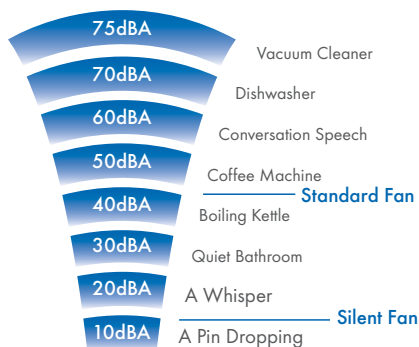

Models

Zone 1 Variable Speed, Intermittent

Remote or light switch operation. Variable speed options selectable at install. Intermittent operation.

Model	Stock Ref
VASF100BV (closed grille)	479085
VASF100BVO (open grille)	495700