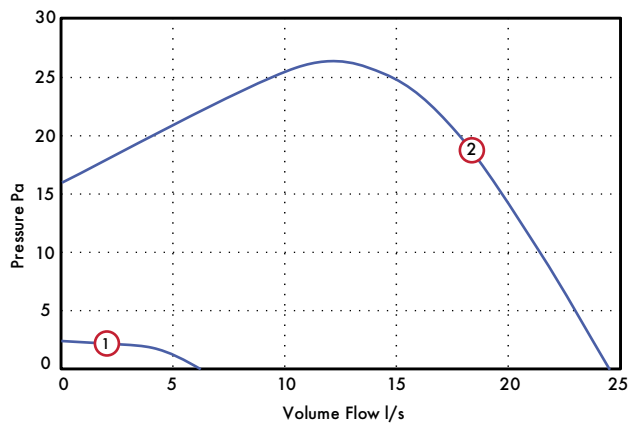

Weight 0.7kg

Performance Guide

Closed Grille

Open Grille

	Model	Speed	l/s	Watts	Warranty (years)
Variable Speed	VASF100BV/ TV/HTV	① Min	6	1.7	5
		② Max	24	7.5	
	VASF100TC/ HTC	Adjustable	6 - 15	1.7 - 7.5	5
		Trickle			
		Boost	Adjustable Trickle + 10 (Up to a max of 24 installed)	7.5	